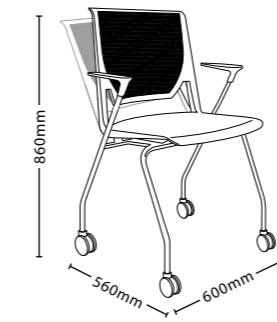

Very seminar chair | Very Seminarstuhl |
Very siège de séminaire | Very Seminarstoel

Cart. Store and move up to 40 wire stacking chairs with the Very stacking cart. Very seminar and side chairs can also stack 8 high on their cart.

Cart. Aufbewahren und transportieren von bis zu 40 Stapelstühlen. Very Seminar- und Beistellstühle können ebenso bis zu 8-fach gestapelt werden.

Cart. Stocker et transporter jusqu'à 40 sièges empilables. Les sièges de séminaire et de conférence peuvent aussi être empilés jusqu'à 8 fois.

Transportwagen. Opbergen en transporteren tot en met 40 stapelbare stoelen op de Very transportwagen. De Very seminar- en bezoekersstoelen kunnen tot 8 stoelen op de transportwagen gestapeld worden.

Stacking. Wire stacking chairs stand 10-high on the floor or 40-high on the cart. Side and seminar chairs stack 5-high on the floor or 8-high on a cart.

Stapeln. Die Drahtgestell-Stühle können 10-fach stehend oder 40-fach auf den Transportwagen gestapelt werden. Beistell- und Seminar-Stühle können 5-fach auf dem Boden oder 8-fach auf dem Cart gestapelt werden.

Empiler. Les sièges à piètement en fil d'acier peuvent être empilés 10 fois au sol et 40 fois sur le véhicule de transport. Les sièges de séminaire et de conférence peuvent être empilés jusqu'à 5 fois.

Stapelen. De stapelbare stoelen kunnen vanaf de vloer tot 10 stoelen, of op de Very transportwagen tot 40 stoelen worden gestapeld. De Very seminar- en bezoekersstoelen kunnen vanaf de vloer tot 5 stoelen, of op de transportwagen tot 8 stoelen worden gestapeld.