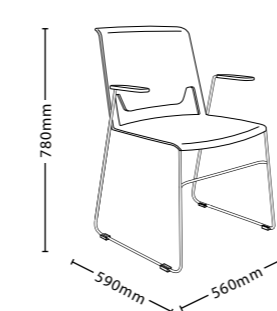

Very wire stacking chair | Very Draht-Stapelstuhl |
Very siège empilable | Very Stapelbare stoel

Castors. Black, select for carpet or hard floors.
Rollen. Schwarz, wahlweise für Teppich- oder Hartboden.
Roulette. Noir. Préciser sol moquette ou sol dur.
Wielen. Zwart t.b.v. een harde ondergrond.

Glides. Select Black or Fog.
Gleiter. Wahlweise schwarz oder fog (grau).
Patins. Au choix noir ou fog (gris).
Glijders. Selecteer Zwart of Fog (grijs).